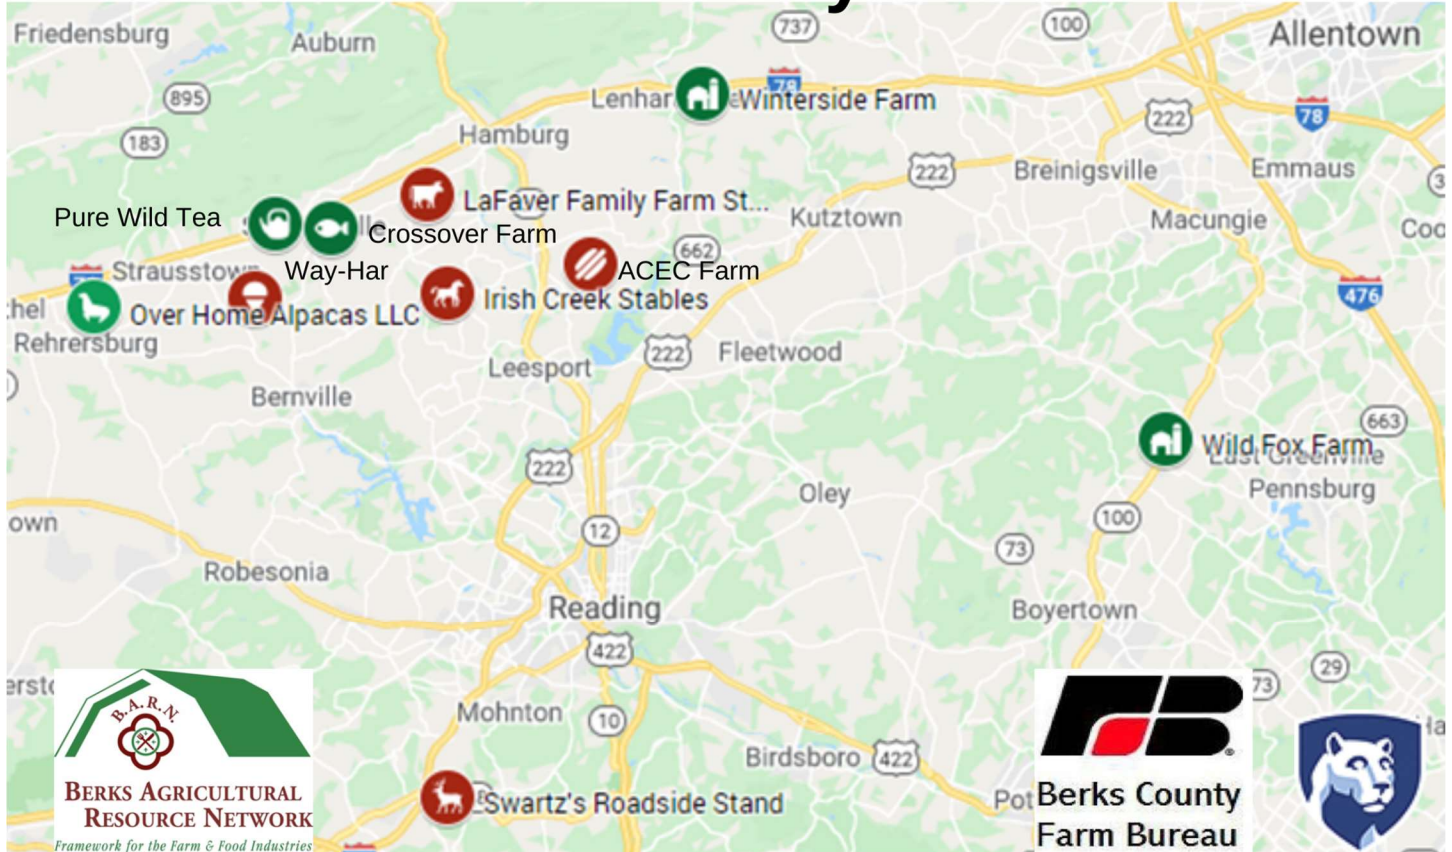

# 2021 Berks County Farm Tour

## Crossover Farms

5433 Old Route 22, Hamburg  
484-218-8180

## LaFaver Family Farm

1241 Hex Hwy, Hamburg  
484-258-6651

## ACEC Farm and Market

469 Adams Hotel Rd, Shoemakersville  
610-223-6205